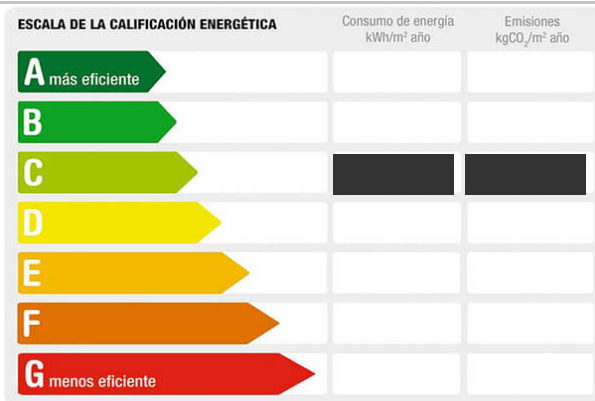

Reference: **2116-A**
 Property type: Flat
 Sale/rent: For rent
 Price: **3.595 €**
 Condition: Good condition

Floor: 5
 Town: Madrid
 Province: Madrid
 Postal code: 28007
 Zone: RETIRO Pacifico Doctor Esquerdo